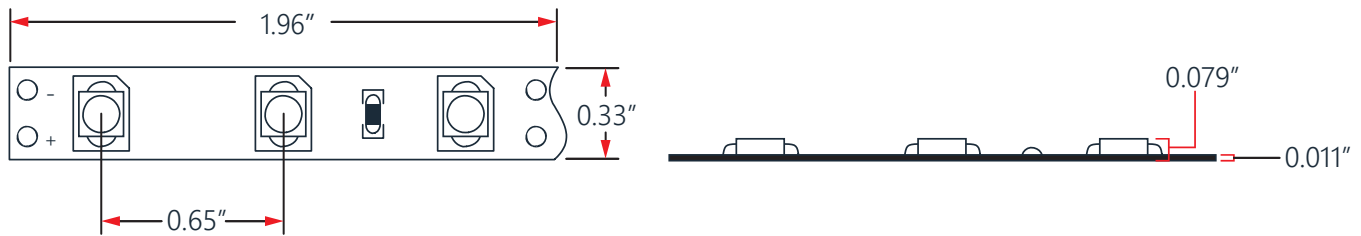

Product Specifications

	Emitting Color	Wavelength	Intensity Per Foot	Power Consumption
☐	Cool White	9900 K	95 lm/ft	80 mA (1 W)
	Natural White	4500 K	114 lm/ft	89 mA (1.1 W)
	Warm White	3300 K	114 lm/ft	80 mA (1 W)
	Ultra Warm White	2500 K	114 lm/ft	80 mA (1 W)
	UV	405 nm	10973 mcd/ft	67 mA (0.8 W)
	Pink	440 nm	20117 mcd/ft	86 mA (1 W)
	Blue	470 nm	16459 mcd/ft	67 mA (0.8 W)
	Green	525 nm	21946 mcd/ft	61 mA (0.7 W)
	Yellow	590 nm	18288 mcd/ft	91 mA (1.1 W)
	Amber	610 nm	18288 mcd/ft	91 mA (1.1 W)
☐	Red	626 nm	18288 mcd/ft	91 mA (1.1 W)

Dimensions