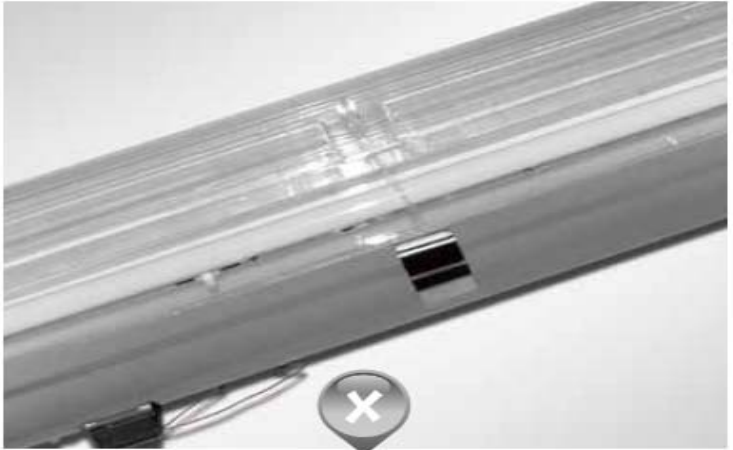

Stable and reliable safety protection

T16-PLUS LED Tri-proof IP65

 MSD LIGHTING

Stable and reliable safety protection LED Tri-proof light

Product features :

(1)Solid and reliable:

6063 T5 Air Aluminum body and UV resistance and thermal stability of PC material, even in the damp, dusty or alkali environment also can work effectively for a long time.

The picture is for reference only, the actual item is the standard.

LED Tri-proof Light Application Demonstration

Production Workshop

Parking Area

Semi-outdoor Roof

Public Areas

Food Processing

Underpass

Normal waterproof lamps use the injection molding process, flip shell design

- After use a long time, the leakage will decline, easy leaking
- The fix clips will be easy corrosion

One Input and one output ,use waterproof connector

- a No need maintain , durable in use
- b End caps useresistance and thermal stability PC material
- CE certification IP68 waterproof connect wire

Only Input at one end, easy to age

- a
 - Rubber Ring easy damager after 2 years
 - easy make gap after open the cover
- b
 - Connect wire easy make water leak afer 2years